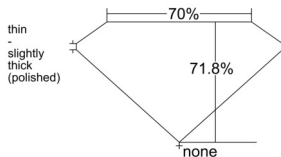

GIA®

FACSIMILE

GIA REPORT 7558597590

Verify this report at GIA.edu

GIA NATURAL DIAMOND DOSSIER®

June 27, 2026
GIA Report Number 7558597590
Shape and Cutting Style ..... **Square Modified Brilliant**
Measurements ..... 4.95 x 4.92 x 3.53 mm

GRADING RESULTS

Carat Weight ..... 0.70 carat
Color Grade ..... E
Clarity Grade VS2

ADDITIONAL GRADING INFORMATION

Polish ..... Excellent
Symmetry ..... Very Good
Fluorescence ..... None
Clarity Characteristics ..... Feather
Inscription(s): GIA 7558597590

PROPORTIONS

Profile not to actual proportions

GRADING SCALES

GIA COLOR SCALE		GIA CLARITY SCALE	
COLORLESS	D	VERY VERY SLIGHTLY INCLUDED	FLAWLESS
	E		INTERNALLY FLAWLESS
	F		VVS₁
	G		VVS₂
	H		VS₁
	I		VS₂
	J		SI₁
	K		SI₂
	L		I₁
	M		I₂
NEAR COLORLESS	N	SLIGHTLY INCLUDED	I₃
	O		
	P		
	Q		
FAINT	R	INCLUDED	
	S		
	T		
	U		
VERY LIGHT	V		
	W		
	X		
	Y		
LIGHT	Z